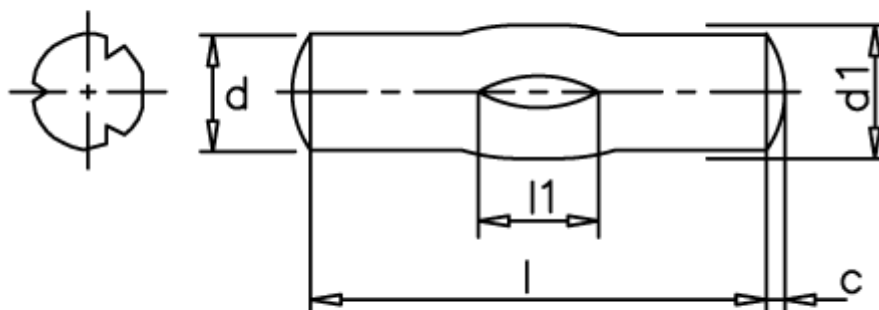

Data Sheet

Article number: 08083329

Description: KLEE Slotted pin S8 4x28
Steel

Measures

d1 = 4.0
d2 = 4.20
Length = 22-30